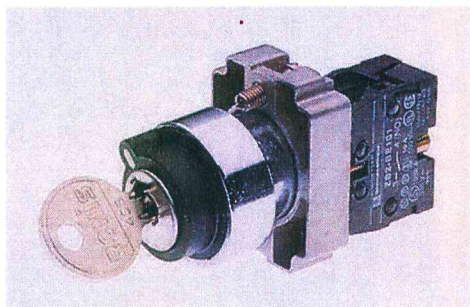

### KEY SELECTOR 2/3 POSITIONS WITH SUPPORT AND CONTACT

|            |         |
|------------|---------|
| XB2 - BG03 | € 14,20 |
| XB2 - BG21 | € 11,50 |
| XB2 - BG41 | € 11,50 |